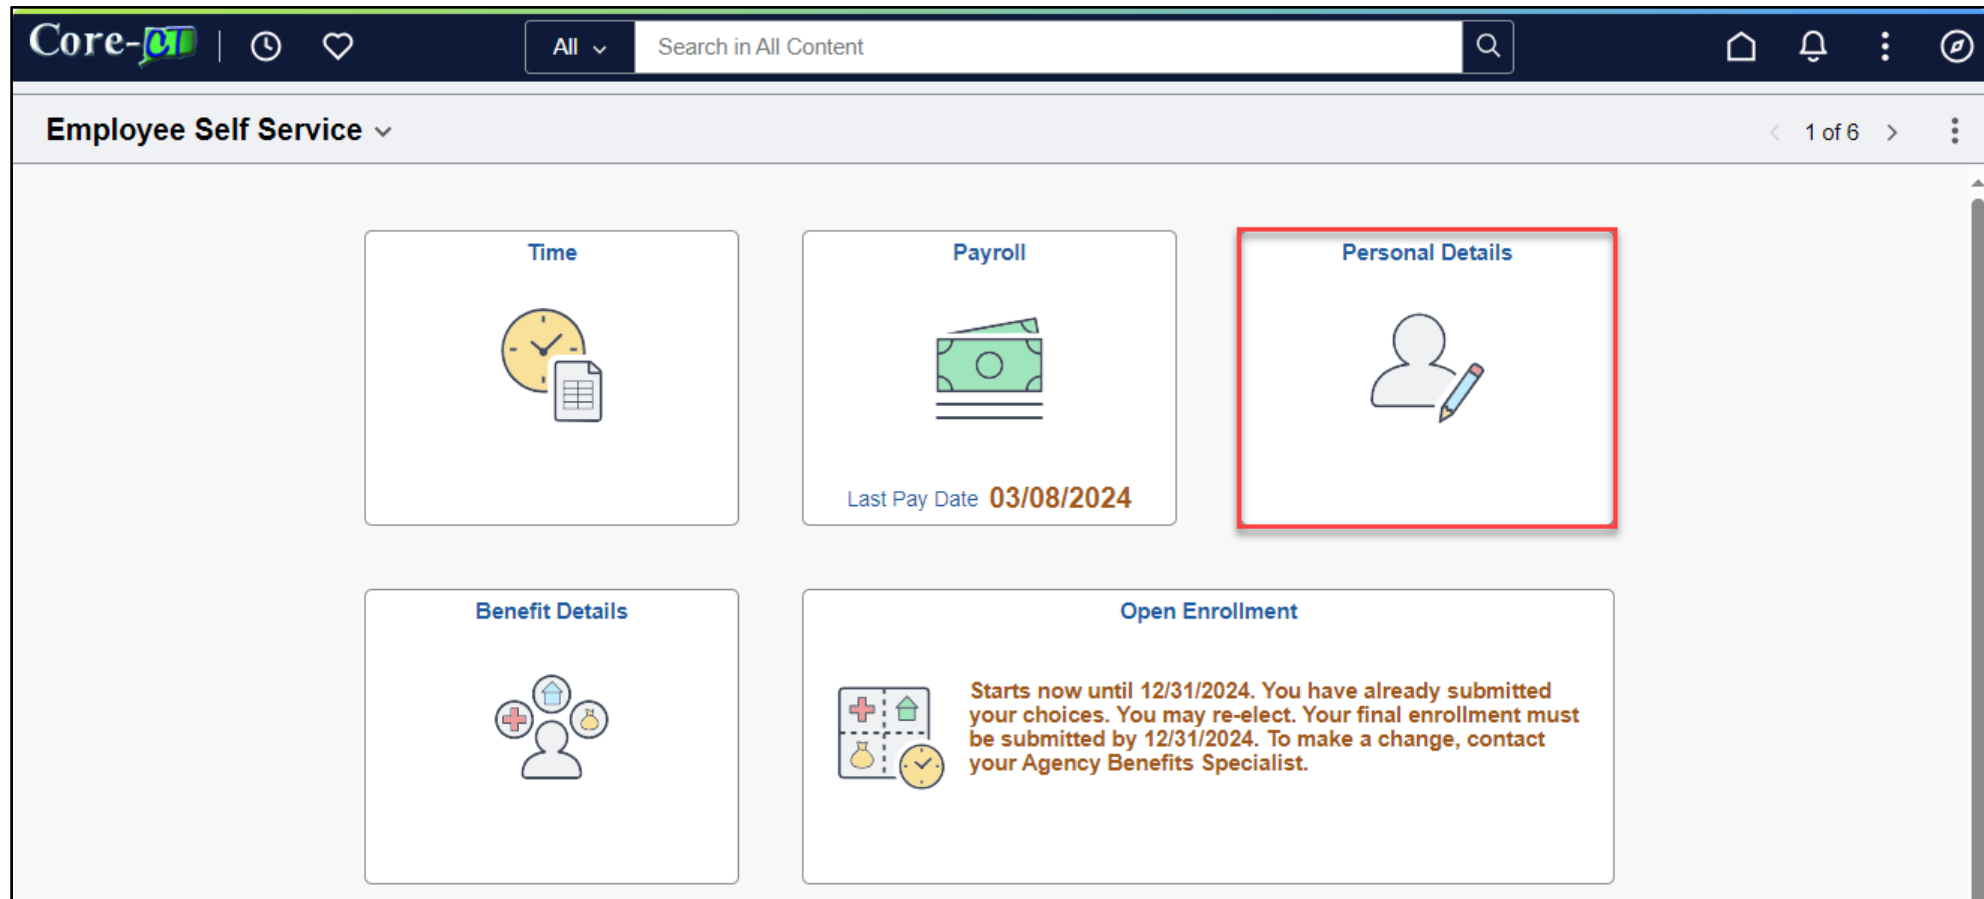

**CSU**

**eProfile**

# Employee Self Service Homepage

Select the **Personal Details** tile to access your information.